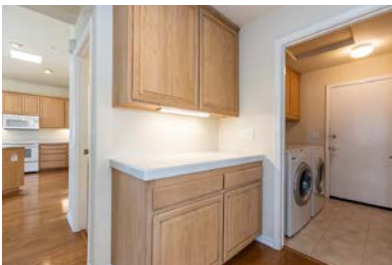

CHARMING HOME IN THE ARBORS

4636 SNAPDRAGON WAY,
SAN LUIS OBISPO, CA 93401

OFFERED AT \$995,000

WWW.THEAVENUESLO.COM/PROPERTY/4636

Enjoy this attractive home, with an open kitchen, that opens to the backyard. Single story, great floor plan. Close to parks, hiking trails, shopping and restaurants.

3

2

1630

2

DISTINCTIVE DETAILS:

- Located in the desirable neighborhood of the Arbors
- Spacious living and dining space
- Open kitchen with an island
- High Ceilings
- Fireplace
- Fresh landscaping
- Hardwood Flooring
- Plantation Shutters