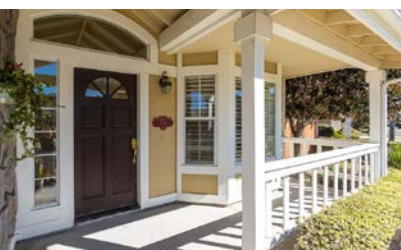

CHARMING HOME IN THE ARBORS

4636 SNAPDRAGON WAY,
SAN LUIS OBISPO, CA 93401

OFFERED AT \$995,000

WWW.THEAVENUESLO.COM/PROPERTY/4636

Enjoy this attractive home, with an open kitchen, that opens to the backyard. Single story, great floor plan. Close to parks, hiking trails, shopping and restaurants.

3

2

1630

2

DISTINCTIVE DETAILS:

- Located in the desirable neighborhood of the Arbors
- Spacious living and dining space
- Open kitchen with an island
- High Ceilings
- Fireplace
- Fresh landscaping
- Hardwood Flooring
- Plantation Shutters